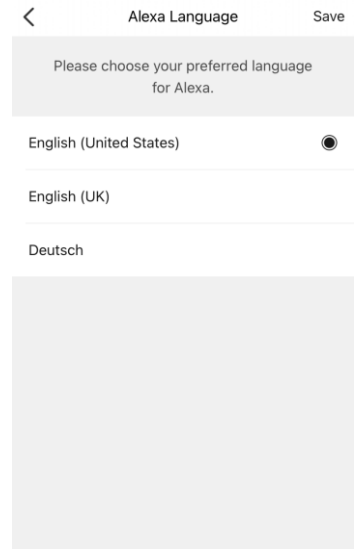

FIXTA Companion App