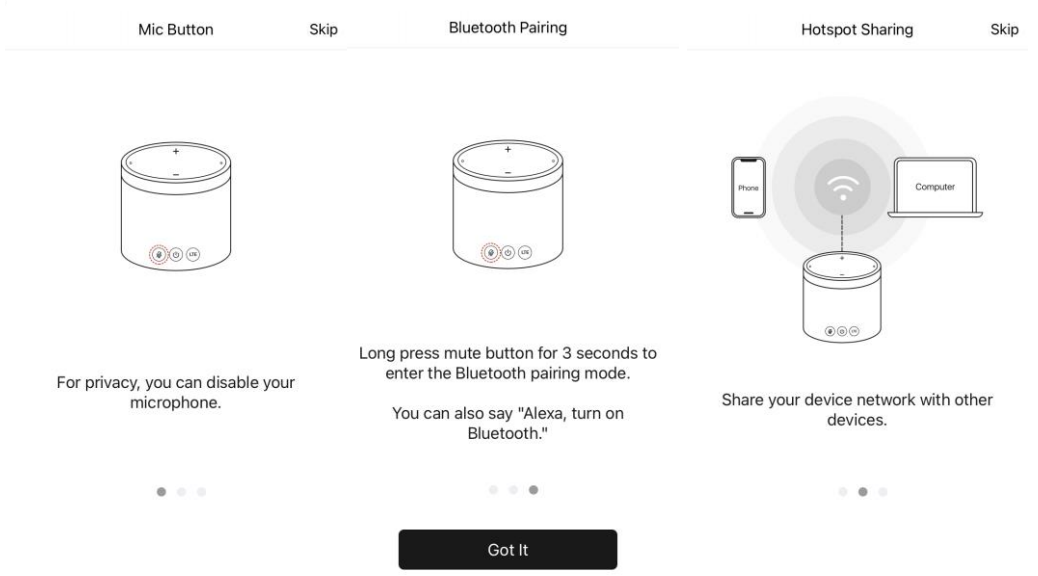

FIXTA Companion App