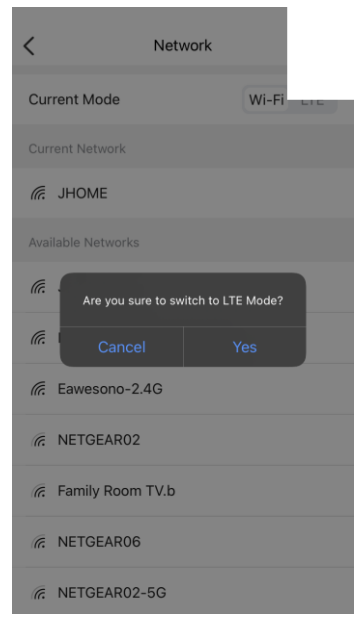

FIXTA Companion App