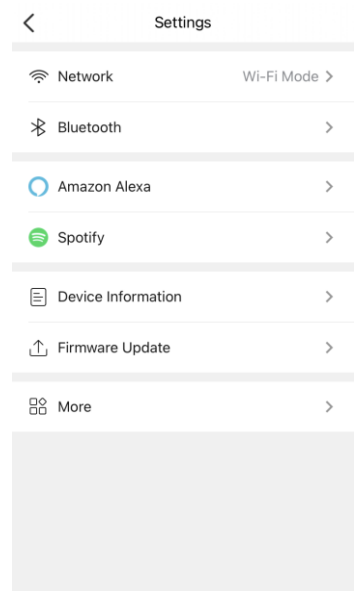

FIXTA Companion App