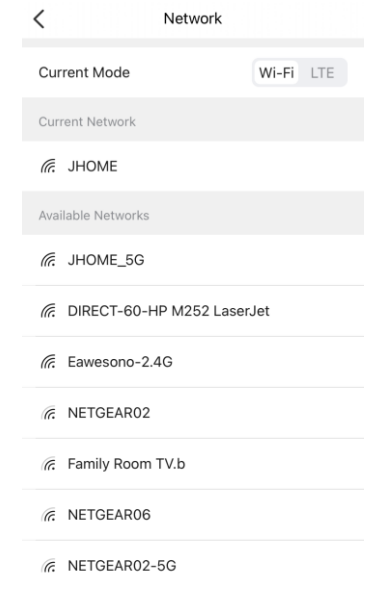

FIXTA Companion App