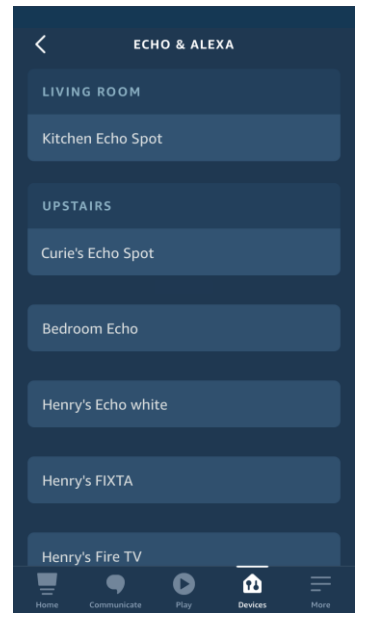

FIXTA Companion App